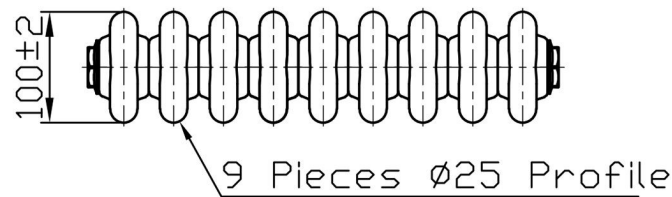

Imperia 3 Column Horizontal 600 x 425mm. Painted

Technical Drawing

Unit: mm

Eastbrook 

Eastbrook Road, Gloucester GL4 3DB

Technical Helpline : 01452 317890

Mon - Fri / 8am - 5pm

Email : technical@eastbrookco.com