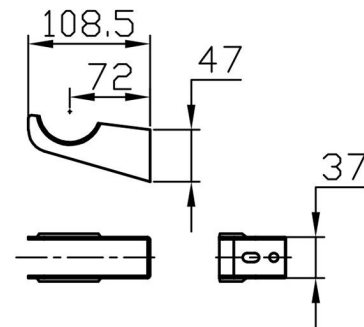

Imperia 3 Column Horizontal 600 x 425mm. Painted

Technical Drawing

Unit: mm

Eastbrook 

Eastbrook Road, Gloucester GL4 3DB

Technical Helpline : 01452 317890

Mon - Fri / 8am - 5pm

Email : technical@eastbrookco.com