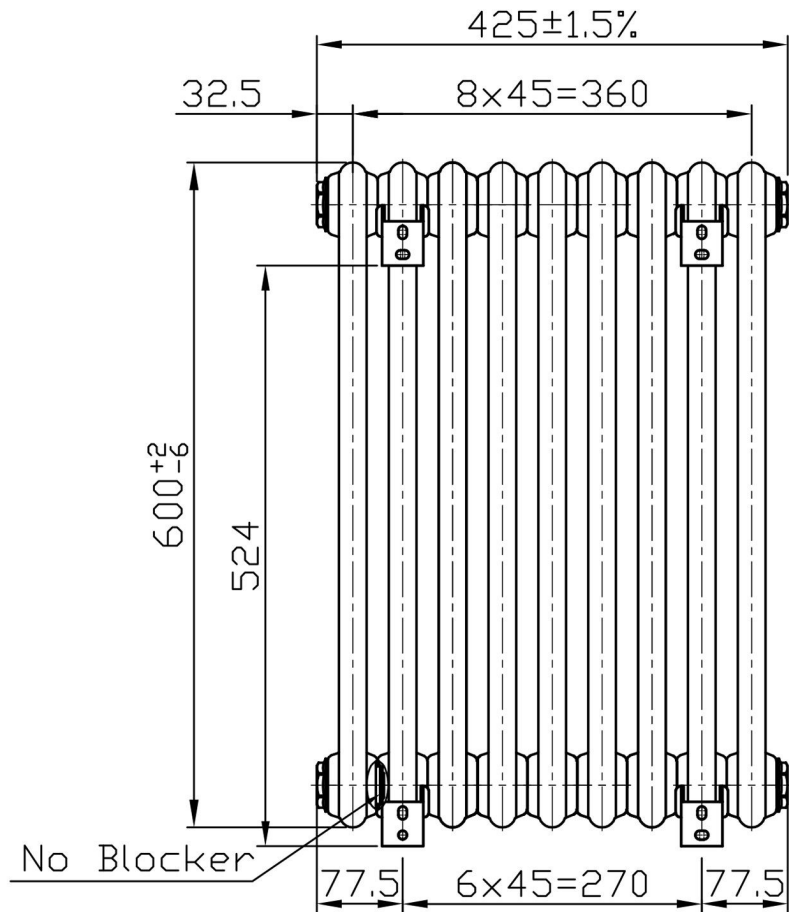

Imperia 3 Column Horizontal 600 x 425mm. Painted

Technical Drawing

Unit: mm

Eastbrook 

Eastbrook Road, Gloucester GL4 3DB

Technical Helpline : 01452 317890

Mon - Fri / 8am - 5pm

Email : technical@eastbrookco.com