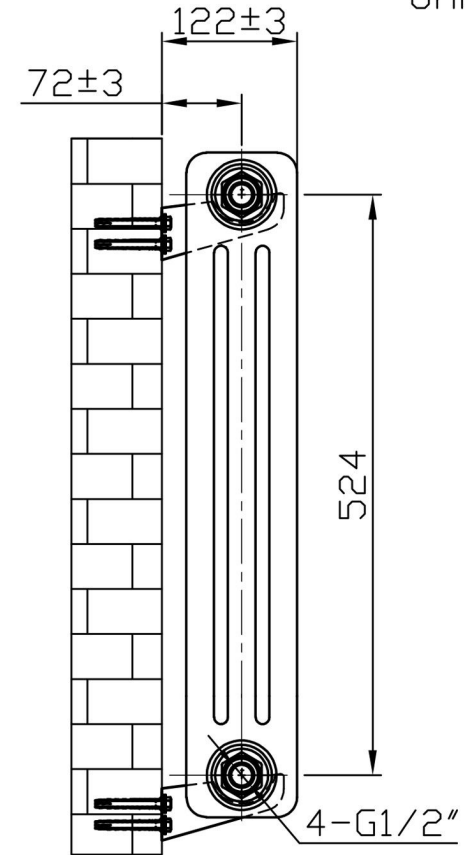

Imperia 3 Column Horizontal 600 x 425mm. Painted

Technical Drawing

Unit: mm

Eastbrook 

Eastbrook Road, Gloucester GL4 3DB

Technical Helpline : 01452 317890

Mon - Fri / 8am - 5pm

Email : technical@eastbrookco.com